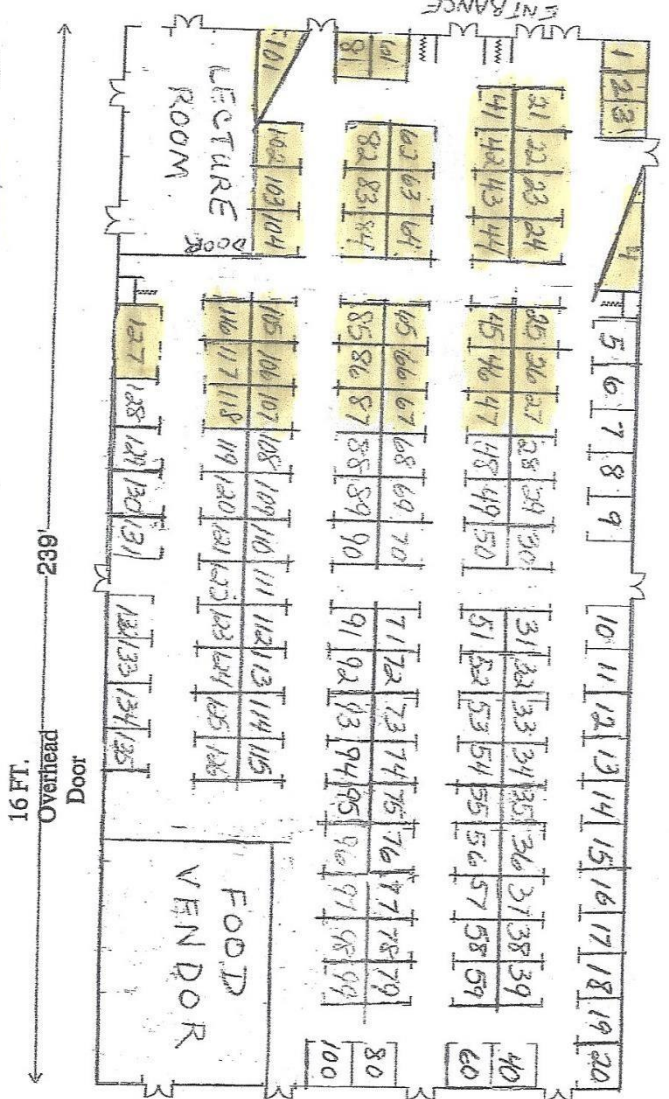

EDUCATIONAL
DISPLAYS

LOBBY

York Expo Center - Memorial Hall East

Premium Booths
are marked in yellow