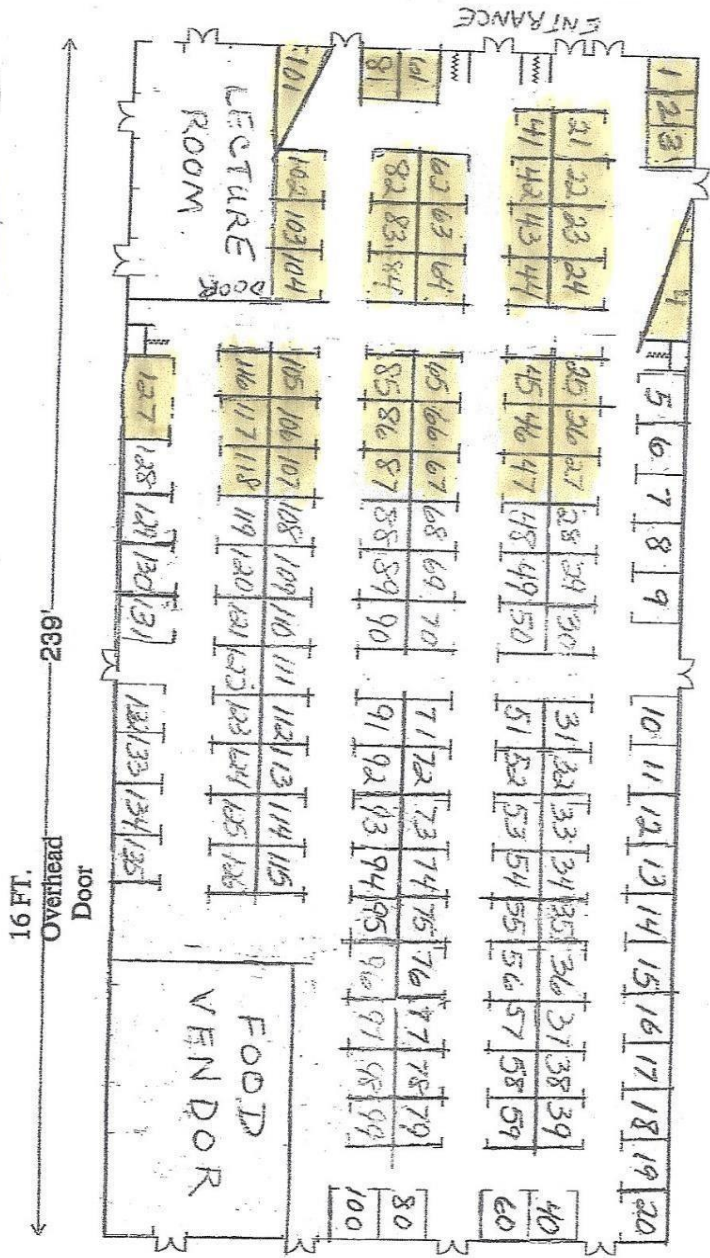

EDUCATIONAL
DISPLAYS

LOBBY

York Expo Center - Memorial Hall East

Premium Booths
are marked in yellow